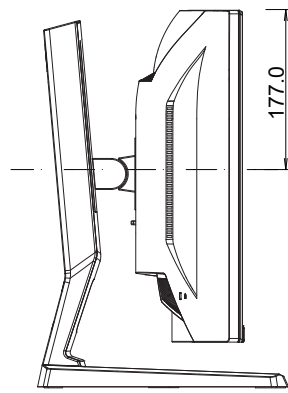

505.0

275.0

808.0

177.0

364.0

117.0

403.0

414.5(544.5)

4-M4x10 SCREW HOLE (VESA MOUNT)

100.0

100.0

85.0

50.5

505.0

275.0