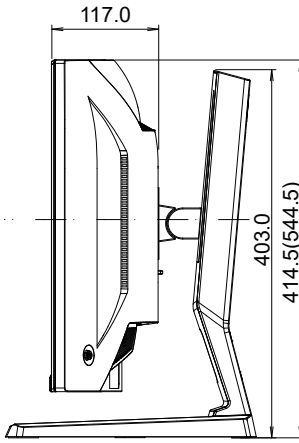

505.0

275.0

808.0

177.0

364.0

117.0

403.0

414.5(544.5)

4-M4x10 SCREW HOLE (VESA MOUNT)

100.0

100.0

85.0

50.5

505.0

275.0