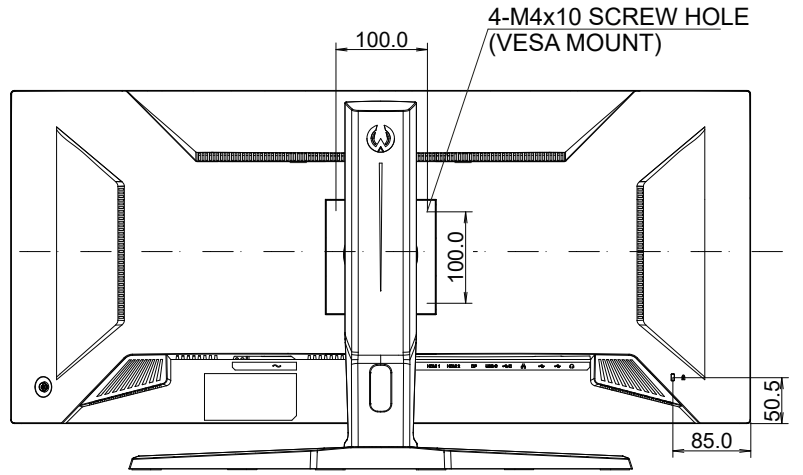

505.0

275.0

808.0

177.0

364.0

117.0

403.0

414.5(544.5)

4-M4x10 SCREW HOLE (VESA MOUNT)

100.0

100.0

85.0

50.5

505.0

275.0