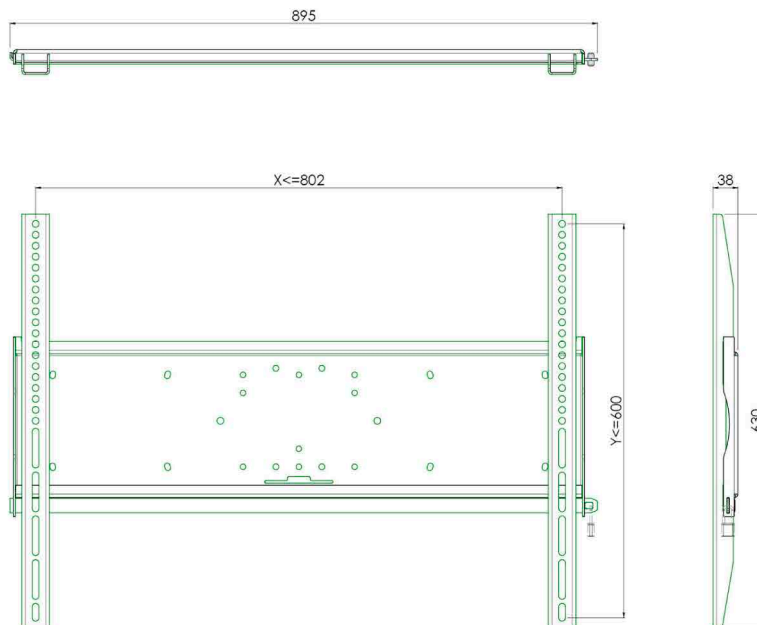

### Features

**Weight:** 9.00 kg

**Colour:** Black

**Maximum load:** 125 kg

**Screen position:** Landscape

**Type bracket/interface:** Universal

**Range bracket/interface:** Max. 802 x 600 mm

**Mounting system:** 170 x 140 mm

COMPATIBLE WITH:  
VESA 75x75  
VESA 100x100  
VESA 200x100  
VESA 200x200  
VESA 300x200  
VESA 300x300  
VESA 400x200  
VESA 400x300  
VESA 400x400  
VESA 600x400  
VESA 600x600  
VESA 800x400  
VESA 800x600