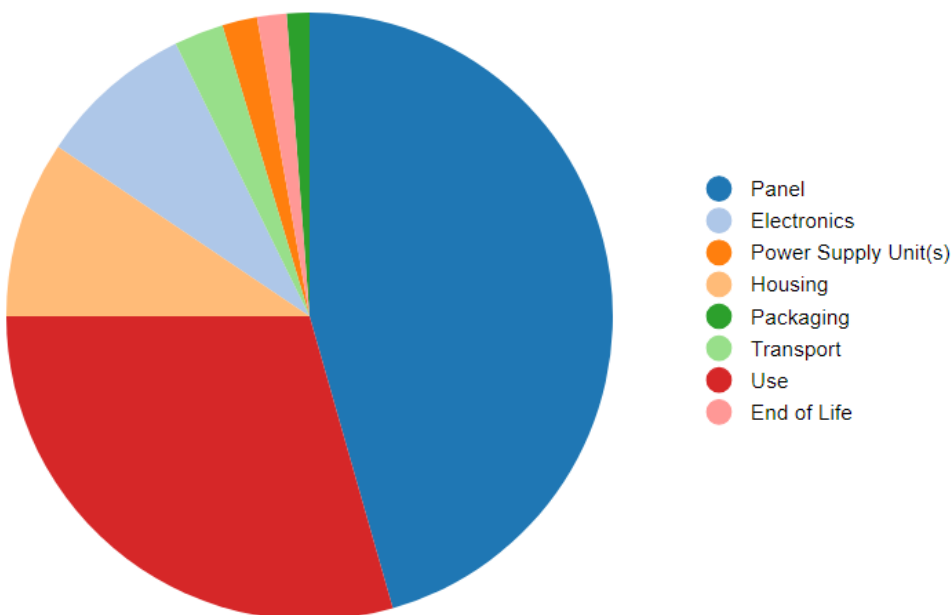

Estimated impact by lifecycle stage with breakout for manufacturing by component:

iiyama uses PAIA (Product Attribute to Impact Algorithm) to perform product carbon footprints. PAIA meets IEC TR 62921 requirements and is a streamlined LCA tool developed by MIT's Materials System Laboratory. It considers the life cycle of the product in order to calculate the product carbon footprint.