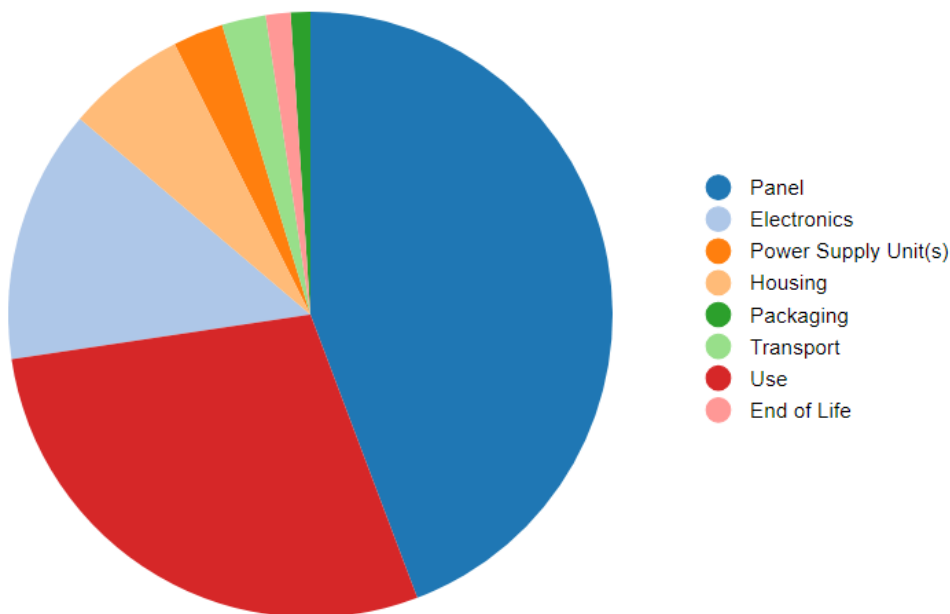

Panel	44.3%
Electronics	13.5%
Power Supply Unit(s)	2.7%
Housing	6.4%
Packaging	1.0%
Transport	2.4%
Use	28.3%
End of Life	1.3%