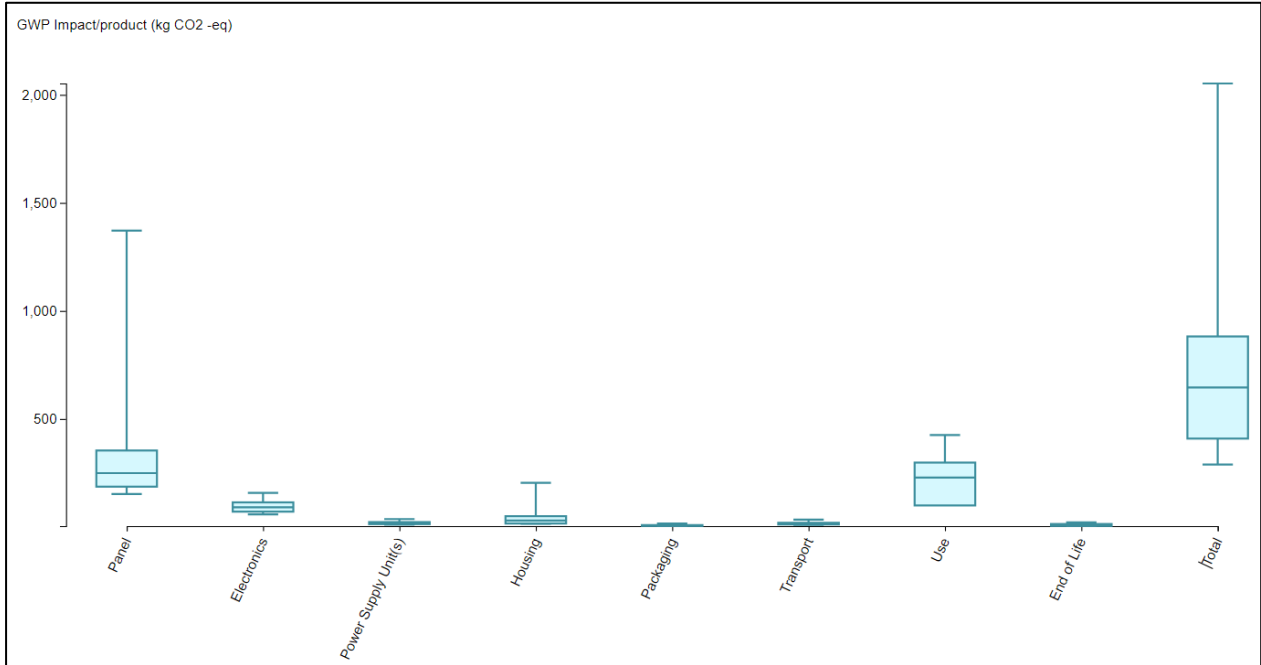

This product's estimated carbon footprint:

702 kgCO₂e +/- 281 kgCO₂e

Estimated impact by lifecycle stage with breakout for manufacturing by component:

iiyama uses PAIA (Product Attribute to Impact Algorithm) to perform product carbon footprints. PAIA meets IEC TR 62921 requirements and is a streamlined LCA tool developed by MIT's Materials System Laboratory. It considers the life cycle of the product in order to calculate the product carbon footprint.

Panel	44.3%
Electronics	13.5%
Power Supply Unit(s)	2.7%
Housing	6.4%
Packaging	1.0%
Transport	2.4%
Use	28.3%
End of Life	1.3%

PROLITE TF3239MSC-B1AG 32"

We are committed to transparency; the figure below shows the degree of uncertainty that exists in the PAIA model of product carbon footprint. These uncertainties may arise from data discrepancies, biases, and methodological use.

Assumptions for calculating product carbon footprint:

Product Weight	15.16 kg	Screen Size	32"
Product Lifetime	3 years	Assembly Location	China
Energy Consumption (Yearly TEC)	133.4 kWh	Use Location	EU

702 kgCO₂e